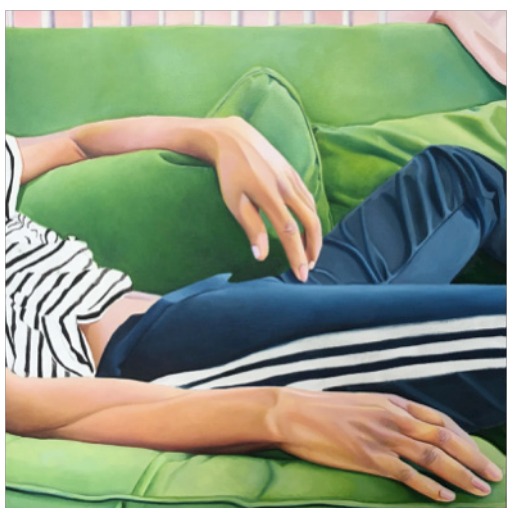

# ***Intimate Encounters***

July 13-August 24, 2018

Blanc Gallery  
4445 S. Martin Luther King Dr.  
Chicago, IL 60653

**Jarvis Boyland**

*Hold Still*

2017

60 x 72 in.

Oil on canvas

**Jarvis Boyland**

*Study of a figure in recline*

2017

20 x 20 in.

Oil on canvas

**William Camargo**

*Domestically Chicano #2*

Inkjet print