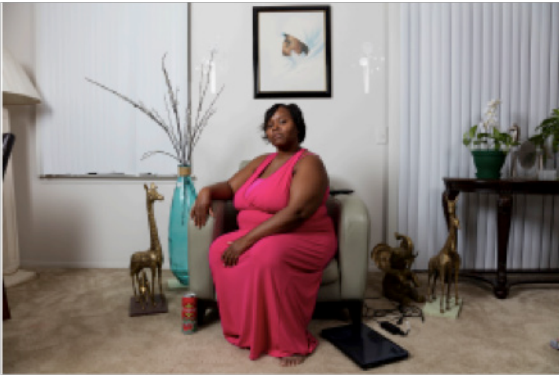

# ***Intimate Encounters***

July 13-August 24, 2018

Blanc Gallery  
4445 S. Martin Luther King Dr.  
Chicago, IL 60653

**Darryl Terrell**

*Yvette*

2017

12 x 8.5 in.

Archival inkjet print