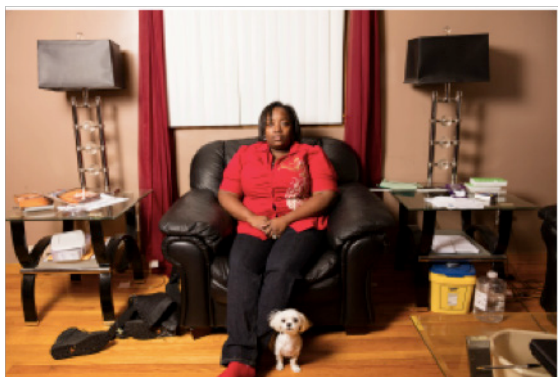

Darryl Terrell

Raychel

2016

12 x 8.5 in.

Archival inkjet print